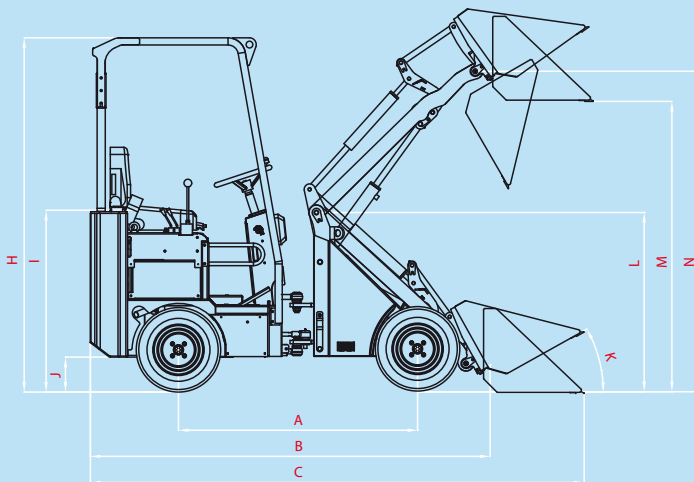

# KM80-85

**KM80**

**KM85**

|          |         |                                       |             |             |
|----------|---------|---------------------------------------|-------------|-------------|
| <b>A</b> | [mm]    | Wheelbase                             | 1415        | 1415        |
| <b>B</b> | [mm]    | Chassis length                        | 2360        | 2360        |
| <b>C</b> | [mm]    | Total length with shovel bucket       | 2935        | 2935        |
| <b>D</b> | [mm]    | Overall width                         | 750/1020    | 750/1020    |
| <b>E</b> | [mm]    | Shovel bucket width                   | 800/1100    | 800/1100    |
| <b>F</b> | [°]     | Turning angle maximum                 | 50          | 50          |
| <b>G</b> | [mm]    | Turning radius outside edge           | 2120        | 2120        |
| <b>H</b> | [mm]    | Rollbar height / ROPS FOPS height     | 2040/2100   | 2040/2100   |
| <b>I</b> | [mm]    | Seat height                           | 1070        | 1070        |
| <b>J</b> | [mm]    | Ground clearance                      | 205         | 205         |
| <b>K</b> | [°]     | Tipping-in angle from ground surface  | 30          | 30          |
| <b>L</b> | [mm]    | Frame height                          | 1060        | 1060        |
| <b>M</b> | [mm]    | Transfer height                       | 1715        | 1715        |
| <b>N</b> | [mm]    | Shovel bucket rotation point, maximum | 1895        | 1895        |
|          | [L]     | Fuel tank capacity                    | 20          | 20          |
|          |         | Diesel engine type (Kubota)           | D722        | D902        |
|          | [kw/hp] | Engine power                          | 13/18       | 17/23       |
|          |         | Number of cylinders                   | 3           | 3           |
|          |         | Drive hydraulics                      | Plungerpump | Plungerpump |
|          |         | Wheeldrive                            | Orbitmotor  | Orbitmotor  |
|          | [L/min] | Output of work hydraulics             | 28          | 28          |
|          | [bar]   | Pressure of work hydraulics           | 180         | 180         |
|          | [kg]    | Service weight without attachment     | 820         | 820         |
|          | [kg]    | Lifting force                         | 450         | 450         |
|          | [kg]    | Breakout force                        | 550         | 550         |
|          | [km/h]  | Topspeed                              | 13          | 13          |