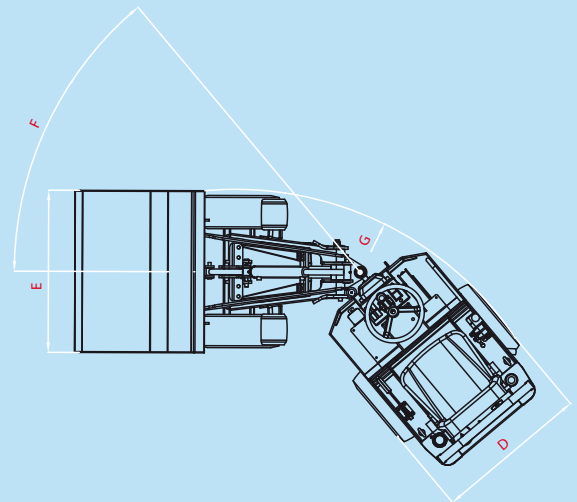

# KM80-85

**KM80**

**KM85**

|          |         |                                       |             |             |
|----------|---------|---------------------------------------|-------------|-------------|
| <b>A</b> | [mm]    | Wheelbase                             | 1415        | 1415        |
| <b>B</b> | [mm]    | Chassis length                        | 2360        | 2360        |
| <b>C</b> | [mm]    | Total length with shovel bucket       | 2935        | 2935        |
| <b>D</b> | [mm]    | Overall width                         | 750/1020    | 750/1020    |
| <b>E</b> | [mm]    | Shovel bucket width                   | 800/1100    | 800/1100    |
| <b>F</b> | [°]     | Turning angle maximum                 | 50          | 50          |
| <b>G</b> | [mm]    | Turning radius outside edge           | 2120        | 2120        |
| <b>H</b> | [mm]    | Rollbar height / ROPS FOPS height     | 2040/2100   | 2040/2100   |
| <b>I</b> | [mm]    | Seat height                           | 1070        | 1070        |
| <b>J</b> | [mm]    | Ground clearance                      | 205         | 205         |
| <b>K</b> | [°]     | Tipping-in angle from ground surface  | 30          | 30          |
| <b>L</b> | [mm]    | Frame height                          | 1060        | 1060        |
| <b>M</b> | [mm]    | Transfer height                       | 1715        | 1715        |
| <b>N</b> | [mm]    | Shovel bucket rotation point, maximum | 1895        | 1895        |
|          | [L]     | Fuel tank capacity                    | 20          | 20          |
|          |         | Diesel engine type (Kubota)           | D722        | D902        |
|          | [kw/hp] | Engine power                          | 13/18       | 17/23       |
|          |         | Number of cylinders                   | 3           | 3           |
|          |         | Drive hydraulics                      | Plungerpump | Plungerpump |
|          |         | Wheeldrive                            | Orbitmotor  | Orbitmotor  |
|          | [L/min] | Output of work hydraulics             | 28          | 28          |
|          | [bar]   | Pressure of work hydraulics           | 180         | 180         |
|          | [kg]    | Service weight without attachment     | 820         | 820         |
|          | [kg]    | Lifting force                         | 450         | 450         |
|          | [kg]    | Breakout force                        | 550         | 550         |
|          | [km/h]  | Topspeed                              | 13          | 13          |